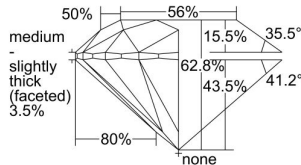

GIA®

FACSIMILE

GIA REPORT 6345304788

Verify this report at GIA.edu

GIA NATURAL DIAMOND DOSSIER®

December 11, 2019
GIA Report Number 6345304788
Shape and Cutting Style ..... Round Brilliant
Measurements ..... 4.33 - 4.35 x 2.72 mm

GRADING RESULTS

Carat Weight ..... 0.31 carat
Color Grade ..... H
Clarity Grade VS1
Cut Grade ..... Excellent

ADDITIONAL GRADING INFORMATION

Polish ..... Excellent
Symmetry ..... Excellent
Fluorescence ..... Medium Blue
Clarity Characteristics ..... Crystal
Inscription(s): GIA 6345304788

PROPORTIONS

Profile to actual proportions

GRADING SCALES

GIA COLOR SCALE	GIA CLARITY SCALE	GIA CUT SCALE	
D	FLAWLESS	EXCELLENT	
E	INTERNALLY FLAWLESS		
F		VVS₁	VERY GOOD
G	VVS₂		
H	VS₁	GOOD	
I	VS₂		
J	SI₁	FAIR	
K	SI₂		
L	I₁	POOR	
M	I₂		
N	I₃		
O			
P			
Q			
R			
S			
T			
U			
V			
W			
X			
Y			
Z