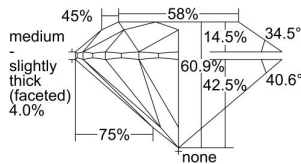

GIA®

FACSIMILE

GIA REPORT 6345292304

Verify this report at GIA.edu

GIA NATURAL DIAMOND DOSSIER®

December 10, 2019
GIA Report Number 6345292304
Shape and Cutting Style ..... Round Brilliant
Measurements ..... 4.30 - 4.32 x 2.63 mm

GRADING RESULTS

Carat Weight ..... 0.30 carat
Color Grade ..... E
Clarity Grade VVS2
Cut Grade ..... Excellent

ADDITIONAL GRADING INFORMATION

Polish ..... Excellent
Symmetry ..... Excellent
Fluorescence ..... None
Clarity Characteristics..... Feather, Cloud, Pinpoint, Internal
Graining

Inscription(s): GIA 6345292304

PROPORTIONS

Profile to actual proportions

GRADING SCALES

GIA COLOR SCALE	GIA CLARITY SCALE	GIA CUT SCALE	
D	FLAWLESS	EXCELLENT	
E	INTERNALLY FLAWLESS		
F		VVS₁	VERY GOOD
G	VVS₂		
H	VS₁	GOOD	
I	VS₂		
J	SI₁	FAIR	
K	SI₂		
L	I₁	POOR	
M			
N			
O	I₂		
P			
Q	I₃		
R			
S			
T			
U			
V			
W			
X			
Y			
Z