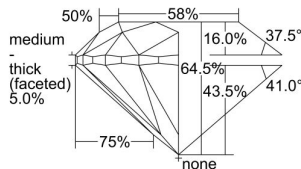

GIA®

FACSIMILE

GIA REPORT 6345291366

Verify this report at GIA.edu

GIA NATURAL DIAMOND DOSSIER®

December 11, 2019
GIA Report Number 6345291366
Shape and Cutting Style ..... Round Brilliant
Measurements ..... 5.52 - 5.56 x 3.57 mm

GRADING RESULTS

Carat Weight ..... 0.70 carat
Color Grade ..... E
Clarity Grade S11
Cut Grade ..... Very Good

ADDITIONAL GRADING INFORMATION

Polish ..... Excellent
Symmetry ..... Excellent
Fluorescence ..... None
Clarity Characteristics ..... Cloud, Crystal
Inscription(s): GIA 6345291366

PROPORTIONS

Profile to actual proportions

GRADING SCALES

GIA COLOR SCALE		GIA CLARITY SCALE		GIA CUT SCALE		
COLORLESS	D	FLAWLESS	VERY VERY SLIGHTLY INCLUDED	EXCELLENT		
	E					
	F	INTERNALLY FLAWLESS				
	G					
	NEAR COLORLESS	H		VVS₁		VERY GOOD
		I		VVS₂		
	FAINT	J		VS₁		GOOD
		K				
		L		VS₂		
		M				
VERY LIGHT		N	SI₁	FAIR		
		O				
	P	SI₂				
	R					
LIGHT	S	I₁	POOR			
	T					
	U					
	V	I₂				
	W					
	X					
	Y	I₃				
	Z