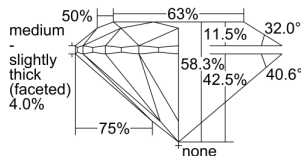

GIA®

FACSIMILE

GIA REPORT 6345291358

Verify this report at GIA.edu

GIA NATURAL DIAMOND DOSSIER®

December 11, 2019
GIA Report Number 6345291358
Shape and Cutting Style ..... Round Brilliant
Measurements ..... 5.16 - 5.17 x 3.01 mm

GRADING RESULTS

Carat Weight ..... 0.50 carat
Color Grade ..... H
Clarity Grade VS1
Cut Grade ..... Very Good

ADDITIONAL GRADING INFORMATION

Polish ..... Excellent
Symmetry ..... Very Good
Fluorescence ..... Faint
Clarity Characteristics ..... Crystal, Pinpoint
Inscription(s): GIA 6345291358

PROPORTIONS

Profile to actual proportions

GRADING SCALES

GIA COLOR SCALE		GIA CLARITY SCALE		GIA CUT SCALE
COLORLESS	D	FLAWLESS	VERY VERY SLIGHTLY INCLUDED	EXCELLENT
	E			
	F	INTERNALLY FLAWLESS		
	G			
	H	VVS₁		VERY GOOD
	I	VVS₂		
	J	VS₁		GOOD
	K			
	L	VS₂		
	M			
N	SI₁	FAIR		
O				
P	SI₂			
R				
S	I₁	POOR		
T				
U	I₂			
V				
W	I₃			
X				
Y				
Z