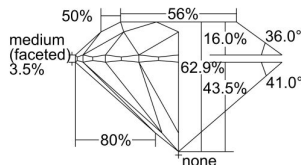

GIA®

FACSIMILE

GIA REPORT 6345290301

Verify this report at GIA.edu

GIA NATURAL DIAMOND DOSSIER®

December 11, 2019
GIA Report Number 6345290301
Shape and Cutting Style ..... Round Brilliant
Measurements ..... 5.36 - 5.40 x 3.38 mm

GRADING RESULTS

Carat Weight ..... 0.60 carat
Color Grade ..... G
Clarity Grade VVS2
Cut Grade ..... Excellent

ADDITIONAL GRADING INFORMATION

Polish ..... Excellent
Symmetry ..... Very Good
Fluorescence ..... Strong Blue
Clarity Characteristics..... Pinpoint, Cloud, Surface Graining
Inscription(s): GIA 6345290301

PROPORTIONS

Profile to actual proportions

GRADING SCALES

GIA COLOR SCALE

COLORLESS	D
	E
	F
	G
	H
	I
	J
NEAR COLORLESS	K
	L
FAIN	M
	N
	O
	P
	Q
VERY LIGHT	R
	S
	T
	U
	V
	W
	X
	Y
LIGHT	Z

GIA CLARITY SCALE

	FLAWLESS
	INTERNALLY FLAWLESS
VERY VERY SLIGHTLY INCLUDED	VVS₁
	VVS₂
VERY SLIGHTLY INCLUDED	VS₁
	VS₂
SLIGHTLY INCLUDED	SI₁
	SI₂
	I₁
	I₂
INCLUDED	I₃

GIA CUT SCALE

	EXCELLENT
	VERY GOOD
	GOOD
	FAIR
	POOR