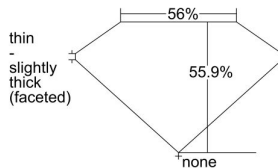

GIA®

FACSIMILE

GIA REPORT 6345241977

Verify this report at GIA.edu

GIA NATURAL DIAMOND DOSSIER®

December 04, 2019
GIA Report Number 6345241977
Shape and Cutting Style ..... Heart Brilliant
Measurements ..... 5.40 x 6.33 x 3.54 mm

GRADING RESULTS

Carat Weight ..... 0.71 carat
Color Grade ..... G
Clarity Grade VS1

ADDITIONAL GRADING INFORMATION

Polish ..... Excellent
Symmetry ..... Excellent
Fluorescence ..... None
Clarity Characteristics..... Crystal, Feather, Pinpoint, Cloud
Inscription(s): GIA 6345241977

PROPORTIONS

Profile not to actual proportions

GRADING SCALES

GIA COLOR SCALE		GIA CLARITY SCALE			
COLORLESS	D	VERY VERY SLIGHTLY INCLUDED	FLAWLESS		
	E		INTERNALLY FLAWLESS		
	F		VVS₁		
	G		VVS₂		
	NEAR COLORLESS		H	VERY SLIGHTLY INCLUDED	VS₁
			I		VS₂
	FANT		J	SLIGHTLY INCLUDED	SI₁
			K		SI₂
			L		I₁
			M		I₂
VERT LIGHT		N	INCLUDED		I₃
		O			
LIGHT		P			
		Q			
		R			
		S			
	T				
	U				
	Z