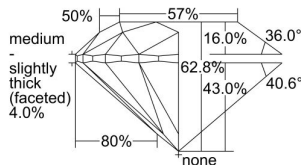

GIA®

FACSIMILE

GIA REPORT 6345141921

Verify this report at GIA.edu

GIA NATURAL DIAMOND DOSSIER®

November 19, 2019
GIA Report Number 6345141921
Shape and Cutting Style ..... Round Brilliant
Measurements ..... 5.60 - 5.65 x 3.53 mm

GRADING RESULTS

Carat Weight ..... 0.70 carat
Color Grade ..... D
Clarity Grade VVS2
Cut Grade ..... Excellent

ADDITIONAL GRADING INFORMATION

Polish ..... Excellent
Symmetry ..... Excellent
Fluorescence ..... None
Clarity Characteristics..Cloud, Needle, Pinpoint, Indented Natural
Inscription(s): GIA 6345141921

PROPORTIONS

Profile to actual proportions

GRADING SCALES

GIA COLOR SCALE

COLOREDNESS	D
	E
	F
	G
	H
	I
	J
NEAR COLORLESS	K
	L
Faint	M
	N
	O
	P
Very Light	Q
	R
	S
	T
	U
	V
Light	W
	X
	Y
	Z

GIA CLARITY SCALE

VERY VERY SLIGHTLY INCLUDED	FLAWLESS
	INTERNALLY FLAWLESS
VERY SLIGHTLY INCLUDED	VVS₁
	VVS₂
SLIGHTLY INCLUDED	VS₁
	VS₂
INCLUDED	SI₁
	SI₂
INCLUDED	I₁
	I₂
	I₃

GIA CUT SCALE

EXCELLENT	VERY VERY SLIGHTLY INCLUDED	
		VERY SLIGHTLY INCLUDED
VERY GOOD	VERY SLIGHTLY INCLUDED	
	SLIGHTLY INCLUDED	
GOOD	INCLUDED	
	INCLUDED	
FAIR	INCLUDED	
	INCLUDED	
POOR	INCLUDED	
	INCLUDED