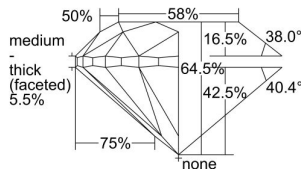

GIA®

FACSIMILE

GIA REPORT 6345039134

Verify this report at GIA.edu

GIA NATURAL DIAMOND DOSSIER®

November 04, 2019
GIA Report Number 6345039134
Shape and Cutting Style ..... Round Brilliant
Measurements ..... 4.89 - 4.95 x 3.17 mm

GRADING RESULTS

Carat Weight ..... 0.50 carat
Color Grade ..... G
Clarity Grade VS1
Cut Grade ..... Very Good

ADDITIONAL GRADING INFORMATION

Polish ..... Excellent
Symmetry ..... Very Good
Fluorescence ..... None
Clarity Characteristics..Crystal, Cloud, Pinpoint, Indented Natural
Inscription(s): GIA 6345039134

PROPORTIONS

Profile to actual proportions

GRADING SCALES

GIA COLOR SCALE

COLOREDNESS	D
	E
	F
	G
	H
	I
	J
NEAR COLORLESS	K
	L
Faint	M
	N
	O
	P
Very Light	Q
	R
	S
	T
	U
	V
Light	W
	X
	Y
	Z

GIA CLARITY SCALE

VERY VERY SLIGHTLY INCLUDED	FLAWLESS
	INTERNALLY FLAWLESS
VERY SLIGHTLY INCLUDED	VVS₁
	VVS₂
SLIGHTLY INCLUDED	VS₁
	VS₂
INCLUDED	SI₁
	SI₂
	I₁
	I₂
	I₃

GIA CUT SCALE

EXCELLENT
VERY GOOD
GOOD
FAIR
POOR