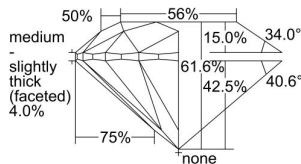

GIA®

FACSIMILE

GIA REPORT 6342459827

Verify this report at GIA.edu

GIA NATURAL DIAMOND DOSSIER®

December 31, 2019
GIA Report Number 6342459827
Shape and Cutting Style ..... Round Brilliant
Measurements ..... 5.09 - 5.09 x 3.14 mm

GRADING RESULTS

Carat Weight ..... 0.50 carat
Color Grade ..... F
Clarity Grade VVS2
Cut Grade ..... Excellent

ADDITIONAL GRADING INFORMATION

Polish ..... Excellent
Symmetry ..... Excellent
Fluorescence ..... Medium Blue
Clarity Characteristics. Cloud, Needle, Pinpoint, Indented Natural
Inscription(s): GIA 6342459827

PROPORTIONS

Profile to actual proportions

GRADING SCALES

GIA COLOR SCALE	GIA CLARITY SCALE	GIA CUT SCALE	
D	FLAWLESS	EXCELLENT	
E	INTERNALLY FLAWLESS		
F		VVS₁	VERY GOOD
G	VVS₂		
H	VS₁	GOOD	
I	VS₂		
J	SI₁	FAIR	
K	SI₂		
L	I₁	POOR	
M	I₂		
N	I₃		
O			
P			
Q			
R			
S			
T			
U			
V			
W			
X			
Y			
Z