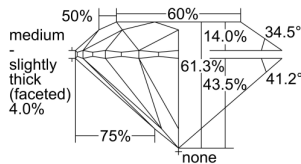

GIA®

FACSIMILE

GIA REPORT 6342459648

Verify this report at GIA.edu

GIA NATURAL DIAMOND DOSSIER®

December 31, 2019
GIA Report Number 6342459648
Shape and Cutting Style ..... Round Brilliant
Measurements ..... 4.33 - 4.36 x 2.66 mm

GRADING RESULTS

Carat Weight ..... 0.31 carat
Color Grade ..... F
Clarity Grade VS1
Cut Grade ..... Excellent

ADDITIONAL GRADING INFORMATION

Polish ..... Excellent
Symmetry ..... Excellent
Fluorescence ..... None
Clarity Characteristics..... Crystal, Cloud, Feather, Pinpoint
Inscription(s): GIA 6342459648

PROPORTIONS

Profile to actual proportions

GRADING SCALES

GIA COLOR SCALE	GIA CLARITY SCALE	GIA CUT SCALE	
D	FLAWLESS	EXCELLENT	
E	INTERNALLY FLAWLESS		
F		VVS₁	VERY GOOD
G	VVS₂		
H	VS₁	GOOD	
I	VS₂		
J	SI₁	FAIR	
K	SI₂		
L	I₁	POOR	
M	I₂		
N	I₃		
O			
P			
Q			
R			
S			
T			
U			
V			
W			
X			
Y			
Z