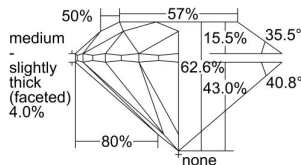

GIA®

FACSIMILE

GIA REPORT 6342454759

Verify this report at GIA.edu

GIA NATURAL DIAMOND DOSSIER®

December 30, 2019
GIA Report Number **6342454759**
Shape and Cutting Style ..... **Round Brilliant**
Measurements ..... **4.22 - 4.28 x 2.66 mm**

GRADING RESULTS

Carat Weight ..... **0.30 carat**
Color Grade ..... **H**
Clarity Grade **VS1**
Cut Grade ..... **Excellent**

ADDITIONAL GRADING INFORMATION

Polish ..... **Excellent**
Symmetry ..... **Very Good**
Fluorescence ..... **Medium Blue**
Clarity Characteristics..... **Indented Natural, Pinpoint**
Inscription(s): **GIA 6342454759**

PROPORTIONS

Profile to actual proportions

GRADING SCALES

GIA COLOR SCALE

COLORLESS	D
	E
	F
	G
	H
	I
	J
NEAR COLORLESS	K
	L
	M
	N
	O
	P
	Q
	R
	S
	T
	U
	V
	W
	X
	Y
LIGHT	Z

GIA CLARITY SCALE

VERY VERY SLIGHTLY INCLUDED	FLAWLESS
	INTERNALLY FLAWLESS
VERY SLIGHTLY INCLUDED	VVS₁
	VVS₂
SLIGHTLY INCLUDED	VS₁
	VS₂
INCLUDED	SI₁
	SI₂
	I₁
	I₂
	I₃

GIA CUT SCALE

EXCELLENT
VERY GOOD
GOOD
FAIR
POOR