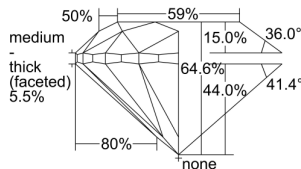

GIA®

FACSIMILE

GIA REPORT 6342454671

Verify this report at GIA.edu

GIA NATURAL DIAMOND DOSSIER®

December 31, 2019
GIA Report Number 6342454671
Shape and Cutting Style ..... Round Brilliant
Measurements ..... 4.15 - 4.20 x 2.70 mm

GRADING RESULTS

Carat Weight ..... 0.30 carat
Color Grade ..... E
Clarity Grade VS1
Cut Grade ..... Very Good

ADDITIONAL GRADING INFORMATION

Polish ..... Excellent
Symmetry ..... Very Good
Fluorescence ..... None
Clarity Characteristics..... Indented Natural, Cavity, Pinpoint
Inscription(s): GIA 6342454671

PROPORTIONS

Profile to actual proportions

GRADING SCALES

GIA COLOR SCALE	GIA CLARITY SCALE	GIA CUT SCALE	
D	FLAWLESS	EXCELLENT	
E	INTERNALLY FLAWLESS		
F		VVS₁	VERY GOOD
G	VVS₂		
H	VS₁	GOOD	
I	VS₂		
J	SI₁	FAIR	
K	SI₂		
L	I₁	POOR	
M	I₂		
N	I₃		
O			
P			
Q			
R			
S			
T			
U			
V			
W			
X			
Y			
Z