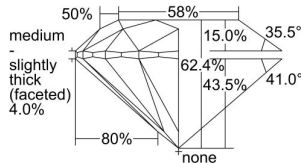

GIA®

FACSIMILE

GIA REPORT 6342417149

Verify this report at GIA.edu

GIA NATURAL DIAMOND DOSSIER®

December 26, 2019
GIA Report Number 6342417149
Shape and Cutting Style ..... Round Brilliant
Measurements ..... 4.69 - 4.73 x 2.94 mm

GRADING RESULTS

Carat Weight ..... 0.40 carat
Color Grade ..... D
Clarity Grade VS1
Cut Grade ..... Excellent

ADDITIONAL GRADING INFORMATION

Polish ..... Excellent
Symmetry ..... Excellent
Fluorescence ..... None
Clarity Characteristics..... Cloud, Crystal, Needle, Pinpoint
Inscription(s): GIA 6342417149

PROPORTIONS

Profile to actual proportions

GRADING SCALES

GIA COLOR SCALE

COLORLESS	D
	E
	F
	G
	H
	I
	J
NEAR COLORLESS	K
	L
Faint	M
	N
	O
	P
Very Light	Q
	R
	S
	T
	U
	V
Light	W
	X
	Y
	Z

GIA CLARITY SCALE

FLAWLESS	INTERNAL FLAWLESS	
		FLAWLESS
VERY VERY SLIGHTLY INCLUDED	VVS₁	
	VVS₂	
VERY SLIGHTLY INCLUDED	VS₁	
	VS₂	
SLIGHTLY INCLUDED	SI₁	
	SI₂	
INCLUDED	I₁	
	I₂	
	I₃	

GIA CUT SCALE

EXCELLENT
VERY GOOD
GOOD
FAIR
POOR