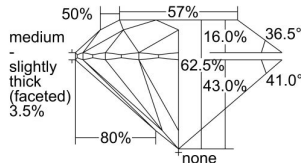

GIA®

FACSIMILE

GIA REPORT 6342415632

Verify this report at GIA.edu

GIA NATURAL DIAMOND DOSSIER®

December 26, 2019
GIA Report Number 6342415632
Shape and Cutting Style ..... Round Brilliant
Measurements ..... 4.24 - 4.30 x 2.67 mm

GRADING RESULTS

Carat Weight ..... 0.30 carat
Color Grade ..... F
Clarity Grade VVS1
Cut Grade ..... Excellent

ADDITIONAL GRADING INFORMATION

Polish ..... Excellent
Symmetry ..... Very Good
Fluorescence ..... None
Clarity Characteristics ..... Pinpoint, Cloud, Feather
Inscription(s): GIA 6342415632

PROPORTIONS

Profile to actual proportions

GRADING SCALES

GIA COLOR SCALE	GIA CLARITY SCALE	GIA CUT SCALE	
D	FLAWLESS	EXCELLENT	
E	INTERNALLY FLAWLESS		
F		VVS₁	VERY GOOD
G	VVS₂		
H	VS₁	GOOD	
I	VS₂		
J	SI₁	FAIR	
K	SI₂		
L	I₁	POOR	
M	I₂		
N	I₃		
O			
P			
Q			
R			
S			
T			
U			
V			
W			
X			
Y			
Z