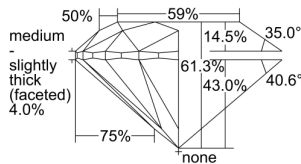

GIA®

FACSIMILE

GIA REPORT 6342399820

Verify this report at GIA.edu

GIA NATURAL DIAMOND DOSSIER®

December 24, 2019
GIA Report Number 6342399820
Shape and Cutting Style ..... Round Brilliant
Measurements ..... 5.66 - 5.70 x 3.48 mm

GRADING RESULTS

Carat Weight ..... 0.70 carat
Color Grade ..... F
Clarity Grade VS2
Cut Grade ..... Excellent

ADDITIONAL GRADING INFORMATION

Polish ..... Excellent
Symmetry ..... Excellent
Fluorescence ..... Medium Blue
Clarity Characteristics..... Cloud, Crystal, Feather, Knot
Inscription(s): GIA 6342399820

PROPORTIONS

Profile to actual proportions

GRADING SCALES

GIA COLOR SCALE	GIA CLARITY SCALE	GIA CUT SCALE	
D	FLAWLESS	EXCELLENT	
E	INTERNALLY FLAWLESS		
F		VVS₁	VERY GOOD
G	VVS₂		
H	VS₁	GOOD	
I	VS₂		
J	SI₁	FAIR	
K	SI₂		
L	I₁	POOR	
M	I₂		
N	I₃		
O			
P			
Q			
R			
S			
T			
U			
V			
W			
X			
Y			
Z