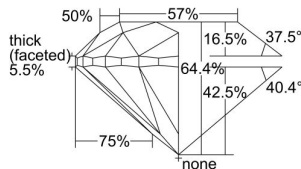

GIA®

FACSIMILE

GIA REPORT 6342388214

Verify this report at GIA.edu

GIA NATURAL DIAMOND DOSSIER®

December 20, 2019
GIA Report Number **6342388214**
Shape and Cutting Style ..... **Round Brilliant**
Measurements ..... **4.79 - 4.82 x 3.10 mm**

GRADING RESULTS

Carat Weight ..... **0.46 carat**
Color Grade ..... **H**
Clarity Grade **VVS2**
Cut Grade ..... **Very Good**

ADDITIONAL GRADING INFORMATION

Polish ..... **Excellent**
Symmetry ..... **Excellent**
Fluorescence ..... **None**
Clarity Characteristics..... **Cloud, Pinpoint, Indented Natural**
Inscription(s): **GIA 6342388214**

PROPORTIONS

Profile to actual proportions

GRADING SCALES

GIA COLOR SCALE

COLOREDNESS	D
	E
	F
	G
	H
	I
	J
NEAR COLORLESS	K
	L
	M
	N
	O
	P
	R
	S
	T
	U
	V
	W
	X
	Y
	Z

GIA CLARITY SCALE

VERY VERY SLIGHTLY INCLUDED	FLAWLESS
	INTERNALLY FLAWLESS
VERY SLIGHTLY INCLUDED	VVS₁
	VVS₂
SLIGHTLY INCLUDED	VS₁
	VS₂
INCLUDED	SI₁
	SI₂
	I₁
	I₂
	I₃

GIA CUT SCALE

EXCELLENT
VERY GOOD
GOOD
FAIR
POOR