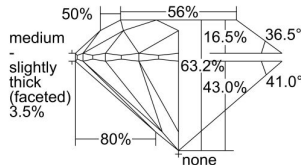

GIA®

FACSIMILE

GIA REPORT 6342388024

Verify this report at GIA.edu

GIA NATURAL DIAMOND DOSSIER®

December 23, 2019
GIA Report Number **6342388024**
Shape and Cutting Style ..... **Round Brilliant**
Measurements ..... **4.65 - 4.70 x 2.96 mm**

GRADING RESULTS

Carat Weight ..... **0.40 carat**
Color Grade ..... **D**
Clarity Grade **VS1**
Cut Grade ..... **Excellent**

ADDITIONAL GRADING INFORMATION

Polish ..... **Excellent**
Symmetry ..... **Very Good**
Fluorescence ..... **None**
Clarity Characteristics..... **Feather, Cloud, Needle, Pinpoint**
Inscription(s): **GIA 6342388024**

PROPORTIONS

Profile to actual proportions

GRADING SCALES

GIA COLOR SCALE

COLORLESS	D
	E
	F
	G
	H
	I
	J
NEAR COLORLESS	K
	L
Faint	M
	N
	O
	P
Very Light	Q
	R
	S
	T
	U
	V
Light	W
	X
	Y
	Z

GIA CLARITY SCALE

FLAWLESS	VERY VERY SLIGHTLY INCLUDED	VS₁	VS₂	VS₁	VS₂	SI₁	SI₂	I₁	I₂	I₃	
											INTERNALLY FLAWLESS

GIA CUT SCALE

EXCELLENT
VERY GOOD
GOOD
FAIR
POOR