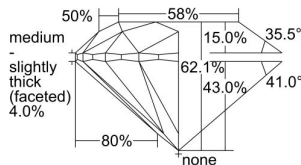

GIA®

FACSIMILE

GIA REPORT 6342378735

Verify this report at GIA.edu

GIA NATURAL DIAMOND DOSSIER®

December 19, 2019
GIA Report Number **6342378735**
Shape and Cutting Style ..... **Round Brilliant**
Measurements ..... **4.35 - 4.38 x 2.71 mm**

GRADING RESULTS

Carat Weight ..... **0.32 carat**
Color Grade ..... **G**
Clarity Grade **VS1**
Cut Grade ..... **Excellent**

ADDITIONAL GRADING INFORMATION

Polish ..... **Excellent**
Symmetry ..... **Excellent**
Fluorescence ..... **None**
Clarity Characteristics ..... **Crystal, Cloud, Pinpoint**
Inscription(s): **GIA 6342378735**

PROPORTIONS

Profile to actual proportions

GRADING SCALES

GIA COLOR SCALE

COLORESS	D
	E
	F
	G
	H
	I
	J
NEAR COLORESS	K
	L
Faint	M
	N
	O
	P
Very Light	Q
	R
	S
	T
	U
	V
Light	W
	X
	Y
	Z

GIA CLARITY SCALE

VERY VERY SLIGHTLY INCLUDED	FLAWLESS
	INTERNALLY FLAWLESS
VERY SLIGHTLY INCLUDED	VVS₁
	VVS₂
SLIGHTLY INCLUDED	VS₁
	VS₂
INCLUDED	SI₁
	SI₂
	I₁
	I₂
	I₃

GIA CUT SCALE

EXCELLENT
VERY GOOD
GOOD
FAIR
POOR