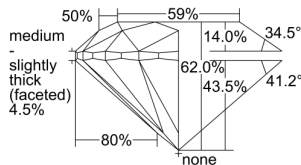

GIA®

FACSIMILE

GIA REPORT 6342368576

Verify this report at GIA.edu

GIA NATURAL DIAMOND DOSSIER®

December 19, 2019
GIA Report Number **6342368576**
Shape and Cutting Style ..... **Round Brilliant**
Measurements ..... **5.63 - 5.68 x 3.51 mm**

GRADING RESULTS

Carat Weight ..... **0.70 carat**
Color Grade ..... **E**
Clarity Grade **VVS2**
Cut Grade ..... **Excellent**

ADDITIONAL GRADING INFORMATION

Polish ..... **Excellent**
Symmetry ..... **Very Good**
Fluorescence ..... **None**
Clarity Characteristics..... **Feather, Pinpoint, Indented Natural**
Inscription(s): **GIA 6342368576**

PROPORTIONS

Profile to actual proportions

GRADING SCALES

GIA COLOR SCALE	GIA CLARITY SCALE	GIA CUT SCALE	
D	FLAWLESS	EXCELLENT	
E	INTERNALLY FLAWLESS		
F		VVS₁	VERY GOOD
G	VVS₂		
H	VS₁	GOOD	
I	VS₂		
J	SI₁	FAIR	
K	SI₂		
L	I₁	POOR	
M	I₂		
N	I₃		
O			
P			
Q			
R			
S			
T			
U			
V			
W			
X			
Y			
Z