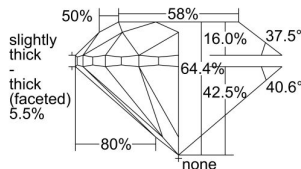

GIA®

FACSIMILE

GIA REPORT 6342357739

Verify this report at GIA.edu

GIA NATURAL DIAMOND DOSSIER®

December 18, 2019
GIA Report Number 6342357739
Shape and Cutting Style ..... Round Brilliant
Measurements ..... 4.56 - 4.61 x 2.95 mm

GRADING RESULTS

Carat Weight ..... 0.40 carat
Color Grade ..... E
Clarity Grade VVS2
Cut Grade ..... Very Good

ADDITIONAL GRADING INFORMATION

Polish ..... Excellent
Symmetry ..... Very Good
Fluorescence ..... None
Clarity Characteristics ..... Indented Natural, Pinpoint
Inspection(s): GIA 6342357739

PROPORTIONS

Profile to actual proportions

GRADING SCALES

GIA COLOR SCALE	GIA CLARITY SCALE	GIA CUT SCALE
D	FLAWLESS	EXCELLENT
E	INTERNALLY FLAWLESS	
F	VVS₁	VERY GOOD
G		
H	VVS₂	GOOD
I	VS₁	
J	VS₂	FAIR
K	SI₁	
L	SI₂	POOR
M	I₁	
N	I₂	
O	I₃	
P		
Q		
R		
S		
T		
U		
V		
W		
X		
Y		
Z