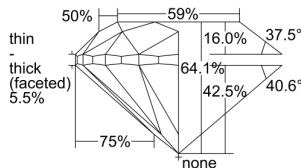

GIA®

FACSIMILE

GIA REPORT 6342349941

Verify this report at GIA.edu

GIA NATURAL DIAMOND DOSSIER®

December 17, 2019
GIA Report Number 6342349941
Shape and Cutting Style ..... Round Brilliant
Measurements ..... 4.15 - 4.20 x 2.68 mm

GRADING RESULTS

Carat Weight ..... 0.30 carat
Color Grade ..... G
Clarity Grade VS1
Cut Grade ..... Very Good

ADDITIONAL GRADING INFORMATION

Polish ..... Excellent
Symmetry ..... Very Good
Fluorescence ..... Faint
Clarity Characteristics ..... Indented Natural, Cloud
Inscription(s): GIA 6342349941

PROPORTIONS

Profile to actual proportions

GRADING SCALES

GIA COLOR SCALE	GIA CLARITY SCALE	GIA CUT SCALE	
D	FLAWLESS	EXCELLENT	
E	INTERNALLY FLAWLESS		
F		VVS₁	VERY GOOD
G	VVS₂		
H	VS₁	GOOD	
I	VS₂		
J	SI₁	FAIR	
K	SI₂		
L	I₁	POOR	
M	I₂		
N	I₃		
O			
P			
Q			
R			
S			
T			
U			
V			
W			
X			
Y			
Z