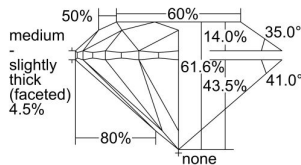

GIA®

FACSIMILE

GIA REPORT 6342316381

Verify this report at GIA.edu

GIA NATURAL DIAMOND DOSSIER®

December 12, 2019
GIA Report Number 6342316381
Shape and Cutting Style ..... Round Brilliant
Measurements ..... 4.69 - 4.72 x 2.90 mm

GRADING RESULTS

Carat Weight ..... 0.40 carat
Color Grade ..... G
Clarity Grade VS2
Cut Grade ..... Excellent

ADDITIONAL GRADING INFORMATION

Polish ..... Excellent
Symmetry ..... Excellent
Fluorescence ..... Faint
Clarity Characteristics..... Cloud, Knot, Crystal, Feather
Inscription(s): GIA 6342316381

PROPORTIONS

Profile to actual proportions

GRADING SCALES

GIA COLOR SCALE	GIA CLARITY SCALE	GIA CUT SCALE	
D	FLAWLESS	EXCELLENT	
E	INTERNALLY FLAWLESS		
F		VVS₁	VERY GOOD
G	VVS₂		
H	VS₁	GOOD	
I	VS₂		
J	SI₁	FAIR	
K	SI₂		
L	I₁	POOR	
M			
N			
O	I₂		
P			
Q			
R	I₃		
S			
T			
U			
V			
W			
X			
Y			
Z