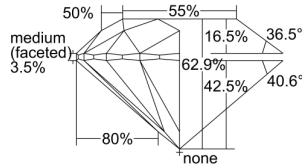

GIA®

FACSIMILE

GIA REPORT 6342300507

Verify this report at GIA.edu

GIA NATURAL DIAMOND DOSSIER®

December 11, 2019
GIA Report Number **6342300507**
Shape and Cutting Style ..... **Round Brilliant**
Measurements ..... **5.64 - 5.67 x 3.56 mm**

GRADING RESULTS

Carat Weight ..... **0.70 carat**
Color Grade ..... **F**
Clarity Grade **VS2**
Cut Grade ..... **Excellent**

ADDITIONAL GRADING INFORMATION

Polish ..... **Excellent**
Symmetry ..... **Excellent**
Fluorescence ..... **None**
Clarity Characteristics ..... **Feather**
Inscription(s): **GIA 6342300507**

PROPORTIONS

Profile to actual proportions