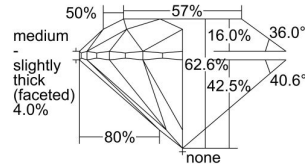

GIA®

FACSIMILE

GIA REPORT 6342288237

Verify this report at GIA.edu

GIA NATURAL DIAMOND DOSSIER®

December 10, 2019
GIA Report Number **6342288237**
Shape and Cutting Style ..... **Round Brilliant**
Measurements ..... **4.49 - 4.52 x 2.82 mm**

GRADING RESULTS

Carat Weight ..... **0.36 carat**
Color Grade ..... **G**
Clarity Grade **VS1**
Cut Grade ..... **Excellent**

ADDITIONAL GRADING INFORMATION

Polish ..... **Excellent**
Symmetry ..... **Excellent**
Fluorescence ..... **Strong Blue**
Clarity Characteristics..... **Crystal, Feather, Cloud, Pinpoint**
Inscription(s): **GIA 6342288237**

PROPORTIONS

Profile to actual proportions