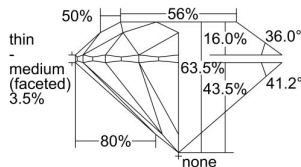

GIA®

FACSIMILE

GIA REPORT 6342265651

Verify this report at GIA.edu

GIA NATURAL DIAMOND DOSSIER®

December 06, 2019
GIA Report Number 6342265651
Shape and Cutting Style ..... Round Brilliant
Measurements ..... 5.34 - 5.38 x 3.40 mm

GRADING RESULTS

Carat Weight ..... 0.60 carat
Color Grade ..... E
Clarity Grade VVS2
Cut Grade ..... Excellent

ADDITIONAL GRADING INFORMATION

Polish ..... Excellent
Symmetry ..... Excellent
Fluorescence ..... None
Clarity Characteristics ..... Cloud, Indented Natural
Inscription(s): GIA 6342265651

PROPORTIONS

Profile to actual proportions

GRADING SCALES

GIA COLOR SCALE	GIA CLARITY SCALE	GIA CUT SCALE	
D	FLAWLESS	EXCELLENT	
E	INTERNALLY FLAWLESS		
F		VVS₁	VERY GOOD
G	VVS₂		
H	VS₁	GOOD	
I	VS₂		
J	SI₁	FAIR	
K	SI₂		
L	I₁	POOR	
M			
N			
O	I₂		
P			
Q			
R	I₃		
S			
T			
U			
V			
W			
X			
Y			
Z