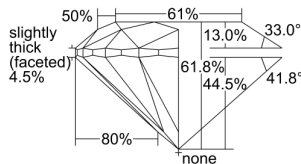

GIA®

FACSIMILE

GIA REPORT 6342265493

Verify this report at GIA.edu

GIA NATURAL DIAMOND DOSSIER®

December 06, 2019
GIA Report Number 6342265493
Shape and Cutting Style ..... Round Brilliant
Measurements ..... 5.22 - 5.24 x 3.23 mm

GRADING RESULTS

Carat Weight ..... 0.54 carat
Color Grade ..... E
Clarity Grade VVS1
Cut Grade ..... Excellent

ADDITIONAL GRADING INFORMATION

Polish ..... Excellent
Symmetry ..... Excellent
Fluorescence ..... None
Clarity Characteristics ..... Pinpoint, Cloud, Feather
Inscription(s): GIA 6342265493

PROPORTIONS

Profile to actual proportions