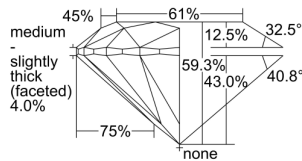

GIA®

FACSIMILE

GIA REPORT 6342243374

Verify this report at GIA.edu

GIA NATURAL DIAMOND DOSSIER®

December 04, 2019
GIA Report Number 6342243374
Shape and Cutting Style ..... Round Brilliant
Measurements ..... 4.33 - 4.36 x 2.58 mm

GRADING RESULTS

Carat Weight ..... 0.30 carat
Color Grade ..... E
Clarity Grade VVS2
Cut Grade ..... Excellent

ADDITIONAL GRADING INFORMATION

Polish ..... Excellent
Symmetry ..... Excellent
Fluorescence ..... Faint
Clarity Characteristics. **Pinpoint, Needle, Cavity, Indented Natural**
Inscription(s): GIA 6342243374

PROPORTIONS

Profile to actual proportions

GRADING SCALES

GIA COLOR SCALE	GIA CLARITY SCALE	GIA CUT SCALE	
D	FLAWLESS	EXCELLENT	
E	INTERNALLY FLAWLESS		
F		VVS₁	VERY GOOD
G	VVS₂		
H	VS₁	GOOD	
I	VS₂		
J	SI₁	FAIR	
K	SI₂		
L	I₁	POOR	
M			
N			
O	I₂		
P			
Q	I₃		
R			
S			
T			
U			
V			
W			
X			
Y			
Z