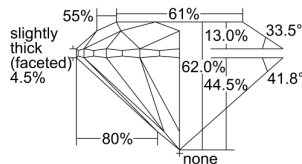

GIA®

FACSIMILE

GIA REPORT 6342231443

Verify this report at GIA.edu

GIA NATURAL DIAMOND DOSSIER®

December 04, 2019
GIA Report Number 6342231443
Shape and Cutting Style ..... Round Brilliant
Measurements ..... 5.91 - 5.94 x 3.67 mm

GRADING RESULTS

Carat Weight ..... 0.80 carat
Color Grade ..... F
Clarity Grade VVS1
Cut Grade ..... Excellent

ADDITIONAL GRADING INFORMATION

Polish ..... Excellent
Symmetry ..... Very Good
Fluorescence ..... None
Clarity Characteristics..... Pinpoint, Cloud, Feather, Natural
Inspection(s): GIA 6342231443

PROPORTIONS

Profile to actual proportions

GRADING SCALES

GIA COLOR SCALE	GIA CLARITY SCALE	GIA CUT SCALE	
D	FLAWLESS	EXCELLENT	
E	INTERNALLY FLAWLESS		
F		VVS₁	VERY GOOD
G	VVS₂		
H	VS₁	GOOD	
I	VS₂		
J	SI₁	FAIR	
K	SI₂		
L	I₁	POOR	
M	I₂		
N	I₃		
O			
P			
Q			
R			
S			
T			
U			
V			
W			
X			
Y			
Z