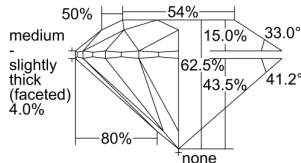

GIA®

FACSIMILE

GIA REPORT 6342229857

Verify this report at GIA.edu

GIA NATURAL DIAMOND DOSSIER®

December 03, 2019
GIA Report Number 6342229857
Shape and Cutting Style ..... Round Brilliant
Measurements ..... 4.36 - 4.40 x 2.74 mm

GRADING RESULTS

Carat Weight ..... 0.32 carat
Color Grade ..... E
Clarity Grade VS1
Cut Grade ..... Excellent

ADDITIONAL GRADING INFORMATION

Polish ..... Excellent
Symmetry ..... Excellent
Fluorescence ..... None
Clarity Characteristics..... Crystal, Feather, Needle, Pinpoint
Inscription(s): GIA 6342229857

PROPORTIONS

Profile to actual proportions

GRADING SCALES

GIA COLOR SCALE	GIA CLARITY SCALE	GIA CUT SCALE	
D	FLAWLESS	EXCELLENT	
E	INTERNALLY FLAWLESS		
F		VVS₁	VERY GOOD
G	VVS₂		
H	VS₁	GOOD	
I	VS₂		
J	SI₁	FAIR	
K	SI₂		
L	I₁	POOR	
M	I₂		
N	I₃		
O			
P			
Q			
R			
S			
T			
U			
V			
W			
X			
Y			
Z