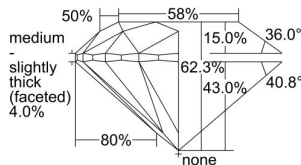

GIA®

FACSIMILE

GIA REPORT 6342229171

Verify this report at GIA.edu

GIA NATURAL DIAMOND DOSSIER®

December 04, 2019
GIA Report Number 6342229171
Shape and Cutting Style ..... Round Brilliant
Measurements ..... 4.75 - 4.78 x 2.97 mm

GRADING RESULTS

Carat Weight ..... 0.42 carat
Color Grade ..... D
Clarity Grade VVS1
Cut Grade ..... Excellent

ADDITIONAL GRADING INFORMATION

Polish ..... Excellent
Symmetry ..... Excellent
Fluorescence ..... None
Clarity Characteristics ..... Pinpoint
Inscription(s): GIA 6342229171

PROPORTIONS

Profile to actual proportions

GRADING SCALES

GIA COLOR SCALE	GIA CLARITY SCALE	GIA CUT SCALE
COLOURLESS	FLAWLESS	EXCELLENT
D	INTERNALLY FLAWLESS	
E	VVS₁	VERY GOOD
F		
G	VVS₂	
H	VS₁	GOOD
I		
J	VS₂	
K	SI₁	FAIR
L		
M	SI₂	
N	I₁	POOR
O		
P	I₂	
Q	I₃	
R		
S		
T		
U		
V		
W		
X		
Y		
Z