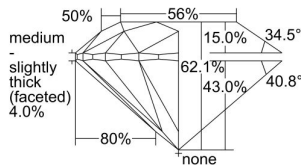

GIA®

FACSIMILE

GIA REPORT 6342218474

Verify this report at GIA.edu

GIA NATURAL DIAMOND DOSSIER®

December 02, 2019
GIA Report Number **6342218474**
Shape and Cutting Style ..... **Round Brilliant**
Measurements ..... **4.70 - 4.72 x 2.93 mm**

GRADING RESULTS

Carat Weight ..... **0.40 carat**
Color Grade ..... **F**
Clarity Grade **VS1**
Cut Grade ..... **Excellent**

ADDITIONAL GRADING INFORMATION

Polish ..... **Very Good**
Symmetry ..... **Excellent**
Fluorescence ..... **None**
Clarity Characteristics..... **Crystal, Cloud, Needle, Pinpoint**
Inscription(s): **GIA 6342218474**

PROPORTIONS

Profile to actual proportions

GRADING SCALES

GIA COLOR SCALE	GIA CLARITY SCALE	GIA CUT SCALE	
D	FLAWLESS	EXCELLENT	
E	INTERNALLY FLAWLESS		
F		VVS₁	VERY GOOD
G	VVS₂		
H	VS₁	GOOD	
I	VS₂		
J	SI₁	FAIR	
K	SI₂		
L	I₁	POOR	
M	I₂		
N	I₃		
O			
P			
Q			
R			
S			
T			
U			
V			
W			
X			
Y			
Z