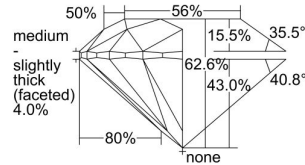

GIA®

FACSIMILE

GIA REPORT 6342099773

Verify this report at GIA.edu

GIA NATURAL DIAMOND DOSSIER®

November 08, 2019
GIA Report Number 6342099773
Shape and Cutting Style ..... Round Brilliant
Measurements ..... 5.75 - 5.78 x 3.61 mm

GRADING RESULTS

Carat Weight ..... 0.74 carat
Color Grade ..... E
Clarity Grade VVS2
Cut Grade ..... Excellent

ADDITIONAL GRADING INFORMATION

Polish ..... Excellent
Symmetry ..... Excellent
Fluorescence ..... None
Clarity Characteristics ..... Pinpoint
Inscription(s): GIA 6342099773

PROPORTIONS

Profile to actual proportions

GRADING SCALES

GIA COLOR SCALE	GIA CLARITY SCALE	GIA CUT SCALE	
D	FLAWLESS	EXCELLENT	
E	INTERNALLY FLAWLESS		
F		VVS₁	VERY GOOD
G	VVS₂		
H	VS₁	GOOD	
I	VS₂		
J	SI₁	FAIR	
K	SI₂		
L	I₁	POOR	
M	I₂		
N	I₃		
O			
P			
Q			
R			
S			
T			
U			
V			
W			
X			
Y			
Z