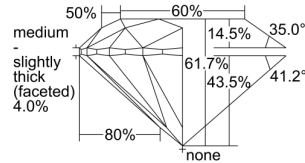

GIA®

FACSIMILE

GIA REPORT 6342085107

Verify this report at GIA.edu

GIA NATURAL DIAMOND DOSSIER®

November 06, 2019
GIA Report Number **6342085107**
Shape and Cutting Style ..... **Round Brilliant**
Measurements ..... **4.36 - 4.39 x 2.70 mm**

GRADING RESULTS

Carat Weight ..... **0.32 carat**
Color Grade ..... **F**
Clarity Grade **VS1**
Cut Grade ..... **Excellent**

ADDITIONAL GRADING INFORMATION

Polish ..... **Excellent**
Symmetry ..... **Excellent**
Fluorescence ..... **None**
Clarity Characteristics.....**Crystal, Feather, Cloud, Pinpoint**
Inscription(s): **GIA 6342085107**

PROPORTIONS

Profile to actual proportions

GRADING SCALES

GIA COLOR SCALE	GIA CLARITY SCALE	GIA CUT SCALE	
D	FLAWLESS	EXCELLENT	
E	INTERNALLY FLAWLESS		
F		VVS₁	VERY GOOD
G	VVS₂		
H	VS₁	GOOD	
I	VS₂		
J	SI₁	FAIR	
K	SI₂		
L	I₁	POOR	
M			
N			
O	I₂		
P			
Q	I₃		
R			
S			
T			
U			
V			
W			
X			
Y			
Z