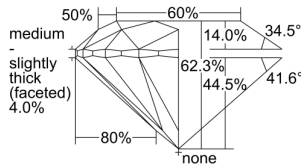

GIA®

FACSIMILE

GIA REPORT 6342084265

Verify this report at GIA.edu

GIA NATURAL DIAMOND DOSSIER®

November 05, 2019
GIA Report Number 6342084265
Shape and Cutting Style ..... Round Brilliant
Measurements ..... 4.24 - 4.30 x 2.66 mm

GRADING RESULTS

Carat Weight ..... 0.30 carat
Color Grade ..... D
Clarity Grade VS1
Cut Grade ..... Excellent

ADDITIONAL GRADING INFORMATION

Polish ..... Excellent
Symmetry ..... Very Good
Fluorescence ..... None
Clarity Characteristics ..... Crystal, Pinpoint, Cloud
Inspection(s): GIA 6342084265

PROPORTIONS

Profile to actual proportions

GRADING SCALES

GIA COLOR SCALE	GIA CLARITY SCALE	GIA CUT SCALE	
D	FLAWLESS	EXCELLENT	
E	INTERNALLY FLAWLESS		
F		VVS₁	VERY GOOD
G	VVS₂		
H	VS₁	GOOD	
I	VS₂		
J	SI₁	FAIR	
K	SI₂		
L	I₁	POOR	
M	I₂		
N	I₃		
O			
P			
Q			
R			
S			
T			
U			
V			
W			
X			
Y			
Z