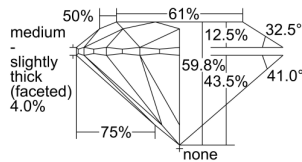

GIA®

FACSIMILE

GIA REPORT 6342077323

Verify this report at GIA.edu

GIA NATURAL DIAMOND DOSSIER®

November 05, 2019
GIA Report Number 6342077323
Shape and Cutting Style ..... Round Brilliant
Measurements ..... 5.73 - 5.78 x 3.44 mm

GRADING RESULTS

Carat Weight ..... 0.70 carat
Color Grade ..... E
Clarity Grade VS1
Cut Grade ..... Excellent

ADDITIONAL GRADING INFORMATION

Polish ..... Excellent
Symmetry ..... Excellent
Fluorescence ..... None
Clarity Characteristics..... Crystal, Feather, Pinpoint
Inspection(s): GIA 6342077323

PROPORTIONS

Profile to actual proportions

GRADING SCALES

GIA COLOR SCALE	GIA CLARITY SCALE	GIA CUT SCALE	
D	FLAWLESS	EXCELLENT	
E	INTERNALLY FLAWLESS		
F		VVS₁	VERY GOOD
G	VVS₂		
H	VS₁	GOOD	
I	VS₂		
J	SI₁	FAIR	
K	SI₂		
L	I₁	POOR	
M			
N			
O	I₂		
P			
Q			
R	I₃		
S			
T			
U			
V			
W			
X			
Y			
Z