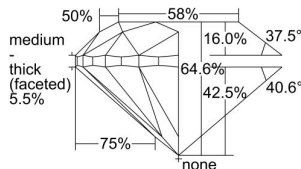

GIA®

FACSIMILE

GIA REPORT 6342038145

Verify this report at GIA.edu

GIA NATURAL DIAMOND DOSSIER®

November 04, 2019
GIA Report Number 6342038145
Shape and Cutting Style ..... Round Brilliant
Measurements ..... 4.92 - 4.95 x 3.19 mm

GRADING RESULTS

Carat Weight ..... 0.50 carat
Color Grade ..... F
Clarity Grade VS1
Cut Grade ..... Very Good

ADDITIONAL GRADING INFORMATION

Polish ..... Excellent
Symmetry ..... Excellent
Fluorescence ..... None
Clarity Characteristics ..... Needle, Cloud
Inscription(s): GIA 6342038145

PROPORTIONS

Profile to actual proportions

GRADING SCALES

GIA
COLOR
SCALE

COLOREDNESS	D
	E
	F
	G
	H
	I
	J
NEAR COLORLESS	K
	L
Faint	M
	N
	O
	P
Very Light	Q
	R
	S
	T
	U
	V
Light	W
	X
	Y
	Z

GIA
CLARITY
SCALE

VERY VERY SLIGHTLY INCLUDED	FLAWLESS
	INTERNALLY FLAWLESS
VERY SLIGHTLY INCLUDED	VVS₁
	VVS₂
SLIGHTLY INCLUDED	VS₁
	VS₂
INCLUDED	I₁
	I₂
	I₃

GIA
CUT
SCALE

EXCELLENT
VERY GOOD
GOOD
FAIR
POOR