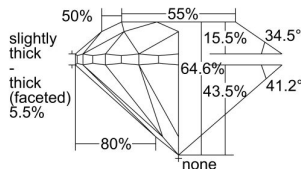

GIA®

FACSIMILE

GIA REPORT 6342037961

Verify this report at GIA.edu

GIA NATURAL DIAMOND DOSSIER®

November 04, 2019
GIA Report Number 6342037961
Shape and Cutting Style ..... Round Brilliant
Measurements ..... 4.95 - 4.99 x 3.21 mm

GRADING RESULTS

Carat Weight ..... 0.50 carat
Color Grade ..... F
Clarity Grade VS1
Cut Grade ..... Very Good

ADDITIONAL GRADING INFORMATION

Polish ..... Excellent
Symmetry ..... Excellent
Fluorescence ..... None
Clarity Characteristics..... Feather, Pinpoint, Indented Natural
Inscription(s): GIA 6342037961

PROPORTIONS

Profile to actual proportions

GRADING SCALES

GIA COLOR SCALE

COLORED	D
	E
	F
	G
	H
	I
	J
NEAR COLORLESS	K
	L
Faint	M
	N
	O
	P
	Q
	R
	S
	T
	U
	V
	W
	X
	Y
Light	Z

GIA CLARITY SCALE

VERY VERY SLIGHTLY INCLUDED	FLAWLESS
	INTERNALLY FLAWLESS
VERY SLIGHTLY INCLUDED	VVS₁
	VVS₂
SLIGHTLY INCLUDED	VS₁
	VS₂
INCLUDED	SI₁
	SI₂
	I₁
	I₂
	I₃

GIA CUT SCALE

EXCELLENT
VERY GOOD
GOOD
FAIR
POOR