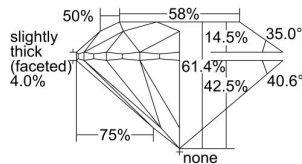

GIA®

FACSIMILE

GIA REPORT 6342023739

Verify this report at GIA.edu

GIA NATURAL DIAMOND DOSSIER®

October 25, 2019
GIA Report Number 6342023739
Shape and Cutting Style ..... Round Brilliant
Measurements ..... 4.24 - 4.30 x 2.62 mm

GRADING RESULTS

Carat Weight ..... 0.30 carat
Color Grade ..... F
Clarity Grade VS1
Cut Grade ..... Excellent

ADDITIONAL GRADING INFORMATION

Polish ..... Excellent
Symmetry ..... Very Good
Fluorescence ..... Faint
Clarity Characteristics..... Cloud, Feather, Needle, Pinpoint
Inscription(s): GIA 6342023739

PROPORTIONS

Profile to actual proportions

GRADING SCALES

GIA COLOR SCALE	GIA CLARITY SCALE	GIA CUT SCALE	
D	FLAWLESS	EXCELLENT	
E	INTERNALLY FLAWLESS		
F		VVS₁	VERY GOOD
G	VVS₂		
H	VS₁	GOOD	
I	VS₂		
J	SI₁	FAIR	
K	SI₂		
L	I₁	POOR	
M	I₂		
N	I₃		
O			
P			
Q			
R			
S			
T			
U			
V			
W			
X			
Y			
Z