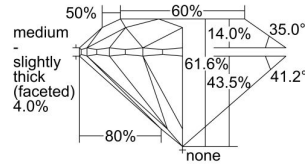

GIA®

FACSIMILE

GIA REPORT 6342011578

Verify this report at GIA.edu

GIA NATURAL DIAMOND DOSSIER®

October 24, 2019
GIA Report Number 6342011578
Shape and Cutting Style ..... Round Brilliant
Measurements ..... 4.71 - 4.74 x 2.91 mm

GRADING RESULTS

Carat Weight ..... 0.40 carat
Color Grade ..... F
Clarity Grade VS2
Cut Grade ..... Excellent

ADDITIONAL GRADING INFORMATION

Polish ..... Excellent
Symmetry ..... Excellent
Fluorescence ..... Medium Blue
Clarity Characteristics ..... Crystal, Cloud
Inscription(s): GIA 6342011578

PROPORTIONS

Profile to actual proportions

GRADING SCALES

GIA COLOR SCALE	GIA CLARITY SCALE	GIA CUT SCALE	
D	FLAWLESS	EXCELLENT	
E	INTERNALLY FLAWLESS		
F		VVS₁	VERY GOOD
G	VVS₂		
H	VS₁	GOOD	
I	VS₂		
J	SI₁	FAIR	
K	SI₂		
L	I₁	POOR	
M	I₂		
N	I₃		
O			
P			
Q			
R			
S			
T			
U			
V			
W			
X			
Y			
Z