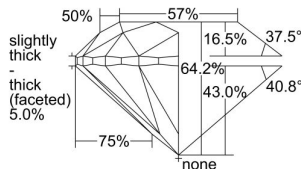

GIA®

FACSIMILE

GIA REPORT 6341461341

Verify this report at GIA.edu

GIA NATURAL DIAMOND DOSSIER®

December 30, 2019
GIA Report Number 6341461341
Shape and Cutting Style ..... Round Brilliant
Measurements ..... 4.59 - 4.63 x 2.96 mm

GRADING RESULTS

Carat Weight ..... 0.40 carat
Color Grade ..... H
Clarity Grade VS1
Cut Grade ..... Very Good

ADDITIONAL GRADING INFORMATION

Polish ..... Excellent
Symmetry ..... Excellent
Fluorescence ..... None
Clarity Characteristics ..... Knot, Cloud
Inscription(s): GIA 6341461341

PROPORTIONS

Profile to actual proportions