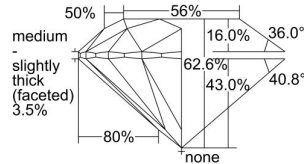

GIA®

FACSIMILE

GIA REPORT 6341433549

Verify this report at GIA.edu

GIA NATURAL DIAMOND DOSSIER®

December 27, 2019
GIA Report Number 6341433549
Shape and Cutting Style ..... Round Brilliant
Measurements ..... 4.26 - 4.28 x 2.67 mm

GRADING RESULTS

Carat Weight ..... 0.30 carat
Color Grade ..... D
Clarity Grade VS2
Cut Grade ..... Excellent

ADDITIONAL GRADING INFORMATION

Polish ..... Excellent
Symmetry ..... Excellent
Fluorescence ..... Medium Blue
Clarity Characteristics ..... Crystal, Cloud
Inscription(s): GIA 6341433549

PROPORTIONS

Profile to actual proportions

GRADING SCALES

GIA COLOR SCALE	GIA CLARITY SCALE	GIA CUT SCALE	
D	FLAWLESS	EXCELLENT	
E	INTERNALLY FLAWLESS		
F		VVS₁	VERY GOOD
G	VVS₂		
H	VS₁	GOOD	
I	VS₂		
J	SI₁	FAIR	
K	SI₂		
L	I₁	POOR	
M	I₂		
N	I₃		
O			
P			
Q			
R			
S			
T			
U			
V			
W			
X			
Y			
Z