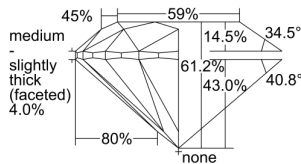

GIA®

FACSIMILE

GIA REPORT 6341372334

Verify this report at GIA.edu

GIA NATURAL DIAMOND DOSSIER®

December 20, 2019
GIA Report Number **6341372334**
Shape and Cutting Style ..... **Round Brilliant**
Measurements ..... **4.30 - 4.33 x 2.64 mm**

GRADING RESULTS

Carat Weight ..... **0.30 carat**
Color Grade ..... **G**
Clarity Grade **VVS2**
Cut Grade ..... **Excellent**

ADDITIONAL GRADING INFORMATION

Polish ..... **Excellent**
Symmetry ..... **Excellent**
Fluorescence ..... **None**
Clarity Characteristics..... **Needle, Feather, Pinpoint**
Inscription(s): **GIA 6341372334**

PROPORTIONS

Profile to actual proportions

GRADING SCALES

GIA COLOR SCALE

COLORLESS	D
	E
	F
	G
	H
	I
	J
NEAR COLORLESS	K
	L
	M
	N
	O
	P
	Q
	R
	S
	T
	U
	V
	W
	X
	Y
LIGHT	Z

GIA CLARITY SCALE

FLAWLESS	VERY VERY SLIGHTLY INCLUDED	VVS₁	
			VVS₂
INTERNALLY FLAWLESS	VERY SLIGHTLY INCLUDED	VS₁	
		VS₂	
SLIGHTLY INCLUDED	SLIGHTLY INCLUDED	SI₁	
		SI₂	
INCLUDED	INCLUDED	I₁	
		I₂	
		I₃	

GIA CUT SCALE

EXCELLENT
VERY GOOD
GOOD
FAIR
POOR