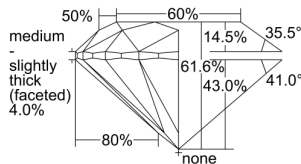

GIA®

FACSIMILE

GIA REPORT 6341352745

Verify this report at GIA.edu

GIA NATURAL DIAMOND DOSSIER®

December 18, 2019
GIA Report Number 6341352745
Shape and Cutting Style ..... Round Brilliant
Measurements ..... 4.27 - 4.30 x 2.64 mm

GRADING RESULTS

Carat Weight ..... 0.30 carat
Color Grade ..... F
Clarity Grade VS1
Cut Grade ..... Excellent

ADDITIONAL GRADING INFORMATION

Polish ..... Excellent
Symmetry ..... Excellent
Fluorescence ..... None
Clarity Characteristics..... Feather, Needle, Internal Graining
Inspection(s): GIA 6341352745

PROPORTIONS

Profile to actual proportions

GRADING SCALES

GIA COLOR SCALE	GIA CLARITY SCALE	GIA CUT SCALE	
D	FLAWLESS	EXCELLENT	
E	INTERNALLY FLAWLESS		
F		VVS₁	VERY GOOD
G	VVS₂		
H	VS₁	GOOD	
I	VS₂		
J	SI₁	FAIR	
K	SI₂		
L	I₁	POOR	
M			
N			
O	I₂		
P			
Q	I₃		
R			
S			
T			
U			
V			
W			
X			
Y			
Z