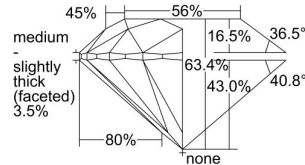

GIA®

FACSIMILE

GIA REPORT 6341335208

Verify this report at GIA.edu

GIA NATURAL DIAMOND DOSSIER®

December 16, 2019
GIA Report Number **6341335208**
Shape and Cutting Style ..... **Round Brilliant**
Measurements ..... **5.31 - 5.38 x 3.39 mm**

GRADING RESULTS

Carat Weight ..... **0.60 carat**
Color Grade ..... **G**
Clarity Grade **VVS1**
Cut Grade ..... **Excellent**

ADDITIONAL GRADING INFORMATION

Polish ..... **Excellent**
Symmetry ..... **Very Good**
Fluorescence ..... **None**
Clarity Characteristics.. **Cloud, Feather, Indented Natural, Natural**
Inscription(s): **GIA 6341335208**

PROPORTIONS

Profile to actual proportions

GRADING SCALES

GIA COLOR SCALE	GIA CLARITY SCALE	GIA CUT SCALE	
D	FLAWLESS	EXCELLENT	
E	INTERNALLY FLAWLESS		
F		VVS₁	VERY GOOD
G	VVS₂		
H	VS₁	GOOD	
I	VS₂		
J	SI₁	FAIR	
K	SI₂		
L	I₁	POOR	
M	I₂		
N	I₃		
O			
P			
Q			
R			
S			
T			
U			
V			
W			
X			
Y			
Z