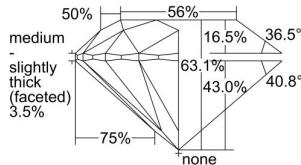

GIA®

FACSIMILE

GIA REPORT 6341334765

Verify this report at GIA.edu

GIA NATURAL DIAMOND DOSSIER®

December 16, 2019
GIA Report Number **6341334765**
Shape and Cutting Style ..... **Round Brilliant**
Measurements ..... **6.08 - 6.15 x 3.86 mm**

GRADING RESULTS

Carat Weight ..... **0.90 carat**
Color Grade ..... **D**
Clarity Grade **VVS2**
Cut Grade ..... **Excellent**

ADDITIONAL GRADING INFORMATION

Polish ..... **Excellent**
Symmetry ..... **Very Good**
Fluorescence ..... **Medium Blue**
Clarity Characteristics..... **Pinpoint, Indented Natural, Natural**
Inscription(s): **GIA 6341334765**

PROPORTIONS

Profile to actual proportions

GRADING SCALES

GIA COLOR SCALE

COLOURESS	D
	E
	F
	G
	H
	I
	J
NEAR COLOURESS	K
	L
Faint	M
	N
	O
	P
	R
	S
	T
	U
	V
	W
	X
	Y
Light	Z

GIA CLARITY SCALE

FLAWLESS	VERY VERY SLIGHTLY INCLUDED	VVS₁	VVS₂	VS₁	VS₂	SI₁	SI₂	I₁	I₂	I₃	
											VERY SLIGHTLY INCLUDED
INTERNALLY FLAWLESS	VERY SLIGHTLY INCLUDED										

GIA CUT SCALE

EXCELLENT
VERY GOOD
GOOD
FAIR
POOR