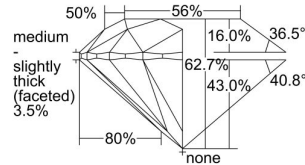

GIA®

FACSIMILE

GIA REPORT 6341326668

Verify this report at GIA.edu

GIA NATURAL DIAMOND DOSSIER®

December 13, 2019
GIA Report Number 6341326668
Shape and Cutting Style ..... Round Brilliant
Measurements ..... 4.73 - 4.75 x 2.97 mm

GRADING RESULTS

Carat Weight ..... 0.41 carat
Color Grade ..... F
Clarity Grade VVS1
Cut Grade ..... Excellent

ADDITIONAL GRADING INFORMATION

Polish ..... Excellent
Symmetry ..... Excellent
Fluorescence ..... None
Clarity Characteristics ..... Pinpoint, Feather
Inscription(s): GIA 6341326668

PROPORTIONS

Profile to actual proportions

GRADING SCALES

GIA COLOR SCALE	GIA CLARITY SCALE	GIA CUT SCALE	
D	FLAWLESS	EXCELLENT	
E	INTERNALLY FLAWLESS		
F		VVS₁	VERY GOOD
G	VVS₂		
H	VS₁	GOOD	
I	VS₂		
J	SI₁	FAIR	
K	SI₂		
L	I₁	POOR	
M			
N			
O	I₂		
P			
Q			
R	I₃		
S			
T			
U			
V			
W			
X			
Y			
Z