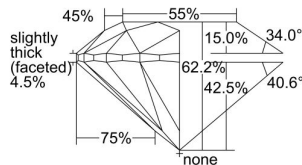

GIA®

FACSIMILE

GIA REPORT 6341300723

Verify this report at GIA.edu

GIA NATURAL DIAMOND DOSSIER®

December 12, 2019
GIA Report Number 6341300723
Shape and Cutting Style ..... Round Brilliant
Measurements ..... 5.63 - 5.68 x 3.52 mm

GRADING RESULTS

Carat Weight ..... 0.70 carat
Color Grade ..... F
Clarity Grade S11
Cut Grade ..... Excellent

ADDITIONAL GRADING INFORMATION

Polish ..... Excellent
Symmetry ..... Excellent
Fluorescence ..... None
Clarity Characteristics..... Cloud, Crystal, Feather
Inscription(s): GIA 6341300723

PROPORTIONS

Profile to actual proportions

GRADING SCALES

GIA COLOR SCALE	GIA CLARITY SCALE	GIA CUT SCALE	
D	FLAWLESS	EXCELLENT	
E	INTERNALLY FLAWLESS		
F		VVS₁	VERY GOOD
G	VVS₂		
H	VS₁	GOOD	
I	VS₂		
J	S1₁	FAIR	
K	S1₂		
L	I₁	POOR	
M	I₂		
N	I₃		
O			
P			
Q			
R			
S			
T			
U			
V			
W			
X			
Y			
Z