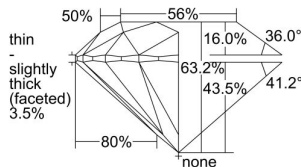

GIA®

FACSIMILE

GIA REPORT 6341291374

Verify this report at GIA.edu

GIA NATURAL DIAMOND DOSSIER®

December 11, 2019
GIA Report Number **6341291374**
Shape and Cutting Style ..... **Round Brilliant**
Measurements ..... **5.02 - 5.07 x 3.19 mm**

GRADING RESULTS

Carat Weight ..... **0.50 carat**
Color Grade ..... **H**
Clarity Grade **VS1**
Cut Grade ..... **Excellent**

ADDITIONAL GRADING INFORMATION

Polish ..... **Excellent**
Symmetry ..... **Very Good**
Fluorescence ..... **None**
Clarity Characteristics..... **Cloud, Needle, Pinpoint**
Inscription(s): **GIA 6341291374**

PROPORTIONS

Profile to actual proportions