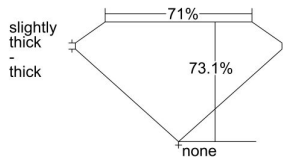

GIA®

FACSIMILE

GIA REPORT 6341263211

Verify this report at GIA.edu

GIA NATURAL DIAMOND DOSSIER®

December 06, 2019
GIA Report Number 6341263211
Shape and Cutting Style ..... **Square Modified Brilliant**
Measurements ..... **4.88 x 4.83 x 3.53 mm**

GRADING RESULTS

Carat Weight ..... **0.70 carat**
Color Grade ..... **D**
Clarity Grade **VS1**

ADDITIONAL GRADING INFORMATION

Polish ..... **Excellent**
Symmetry ..... **Excellent**
Fluorescence ..... **None**
Clarity Characteristics..... **Feather, Needle, Pinpoint**
Inscription(s): **GIA 6341263211**

PROPORTIONS

Profile not to actual proportions

GRADING SCALES

GIA COLOR SCALE		GIA CLARITY SCALE		
COLORLESS	D	VERY VERY SLIGHTLY INCLUDED	FLAWLESS	
	E		INTERNALLY FLAWLESS	
	F		VS₁	
	NEAR COLORLESS	G	VERY SLIGHTLY INCLUDED	VS₂
		H		VS₁
	FAINT	I	SLIGHTLY INCLUDED	VS₂
		J		SI₁
		K		SI₂
		L		I₁
	VERT LIGHT	M	INCLUDED	I₂
N		I₃		
O				
LIGHT		P		
		Q		
		R