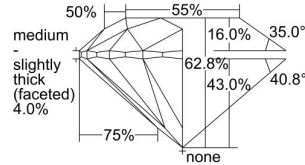

GIA®

FACSIMILE

GIA REPORT 6341232872

Verify this report at GIA.edu

GIA NATURAL DIAMOND DOSSIER®

December 03, 2019
GIA Report Number 6341232872
Shape and Cutting Style ..... Round Brilliant
Measurements ..... 5.33 - 5.40 x 3.37 mm

GRADING RESULTS

Carat Weight ..... 0.60 carat
Color Grade ..... F
Clarity Grade VVS1
Cut Grade ..... Excellent

ADDITIONAL GRADING INFORMATION

Polish ..... Excellent
Symmetry ..... Very Good
Fluorescence ..... None
Clarity Characteristics ..... Pinpoint, Feather
Inscription(s): GIA 6341232872

PROPORTIONS

Profile to actual proportions